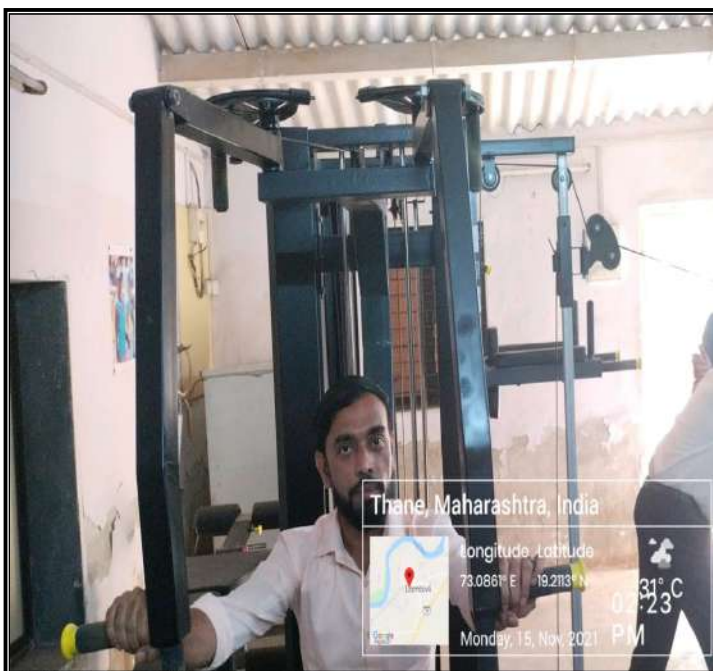

Rashtriya Shikshan Sanstha's
Swami Vivekanand Night College of Arts & Commerce,
Dombivli (East) – 421201

4.1.2 INFRASTRUCTURE FOR SPORTS AND CULTURAL ACTIVITIES

A) Gymkhana :-

B) Infrastructure For Cultural Activity :-